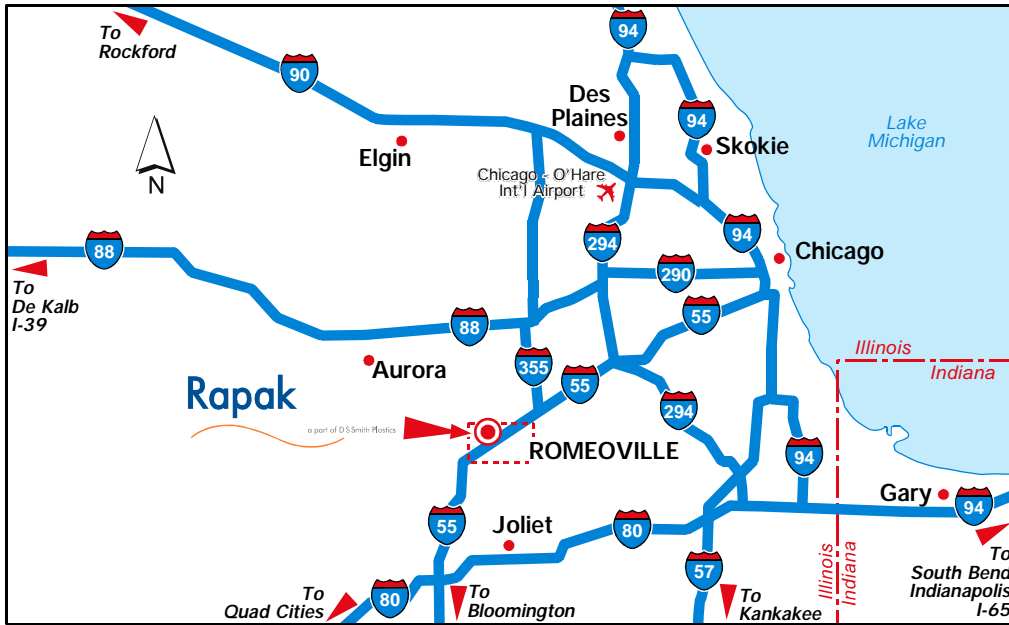

How to find Rapak, Romeoville, Illinois.

By Car

From Chicago

Leave the city via I-55 (Adlai E. Stevenson Expressway) following signs for St. Louis.
 Leave I-55 at Exit 263 (Weber Road).
 Turn right onto Weber Road.
 Turn right onto Windham Parkway.
 Rapak is located one block down, on the right hand side.

From Chicago-O'Hare International Airport

Leave the Airport and join I-294 (Tri-State Tollway) heading south.
 Leave I-294 at the intersection with I-55 and join the I-55 southwest, following signs for Romeoville and St. Louis.
 Leave I-55 at Exit 263 (Weber Road).
 Turn right onto Weber Road.
 Turn right onto Windham Parkway.
 Rapak is located one block down, on the right hand side.